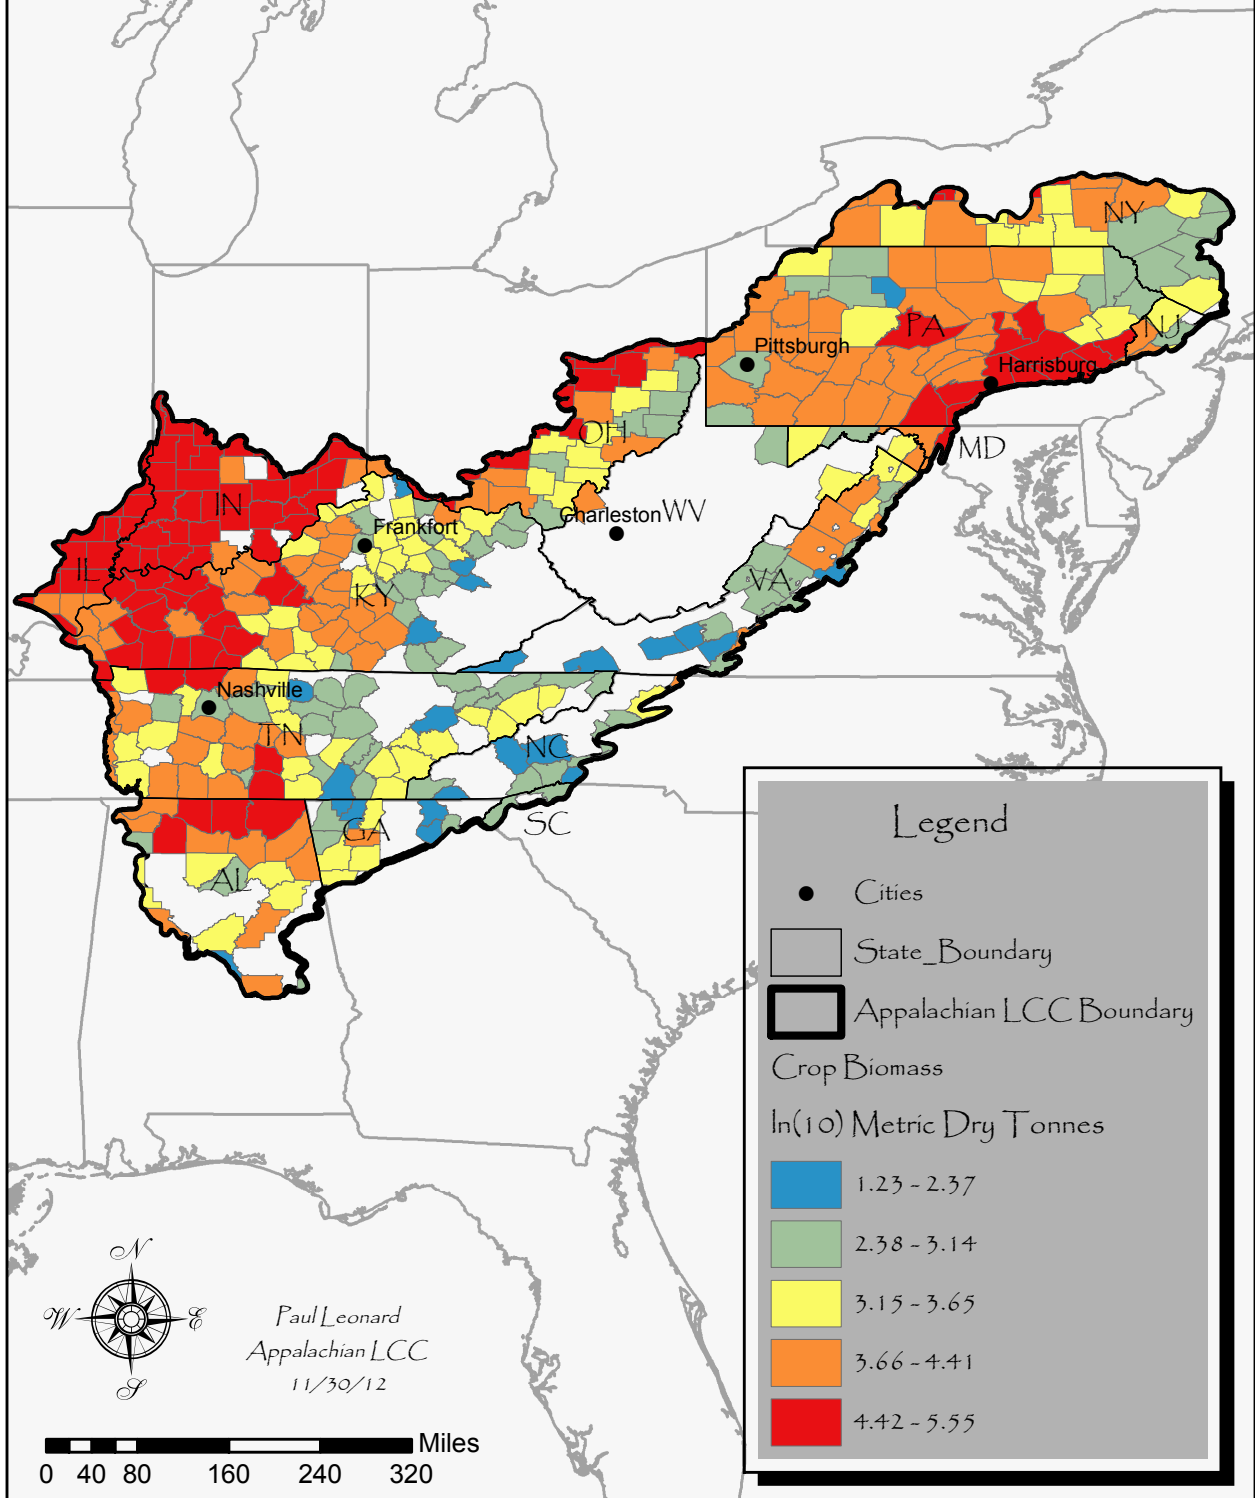

Appalachian LCC Crop Residue Biomass Resources 2008 (5 yr mean)

Paul Leonard
Appalachian LCC
11/30/12

0 40 80 160 240 320 Miles