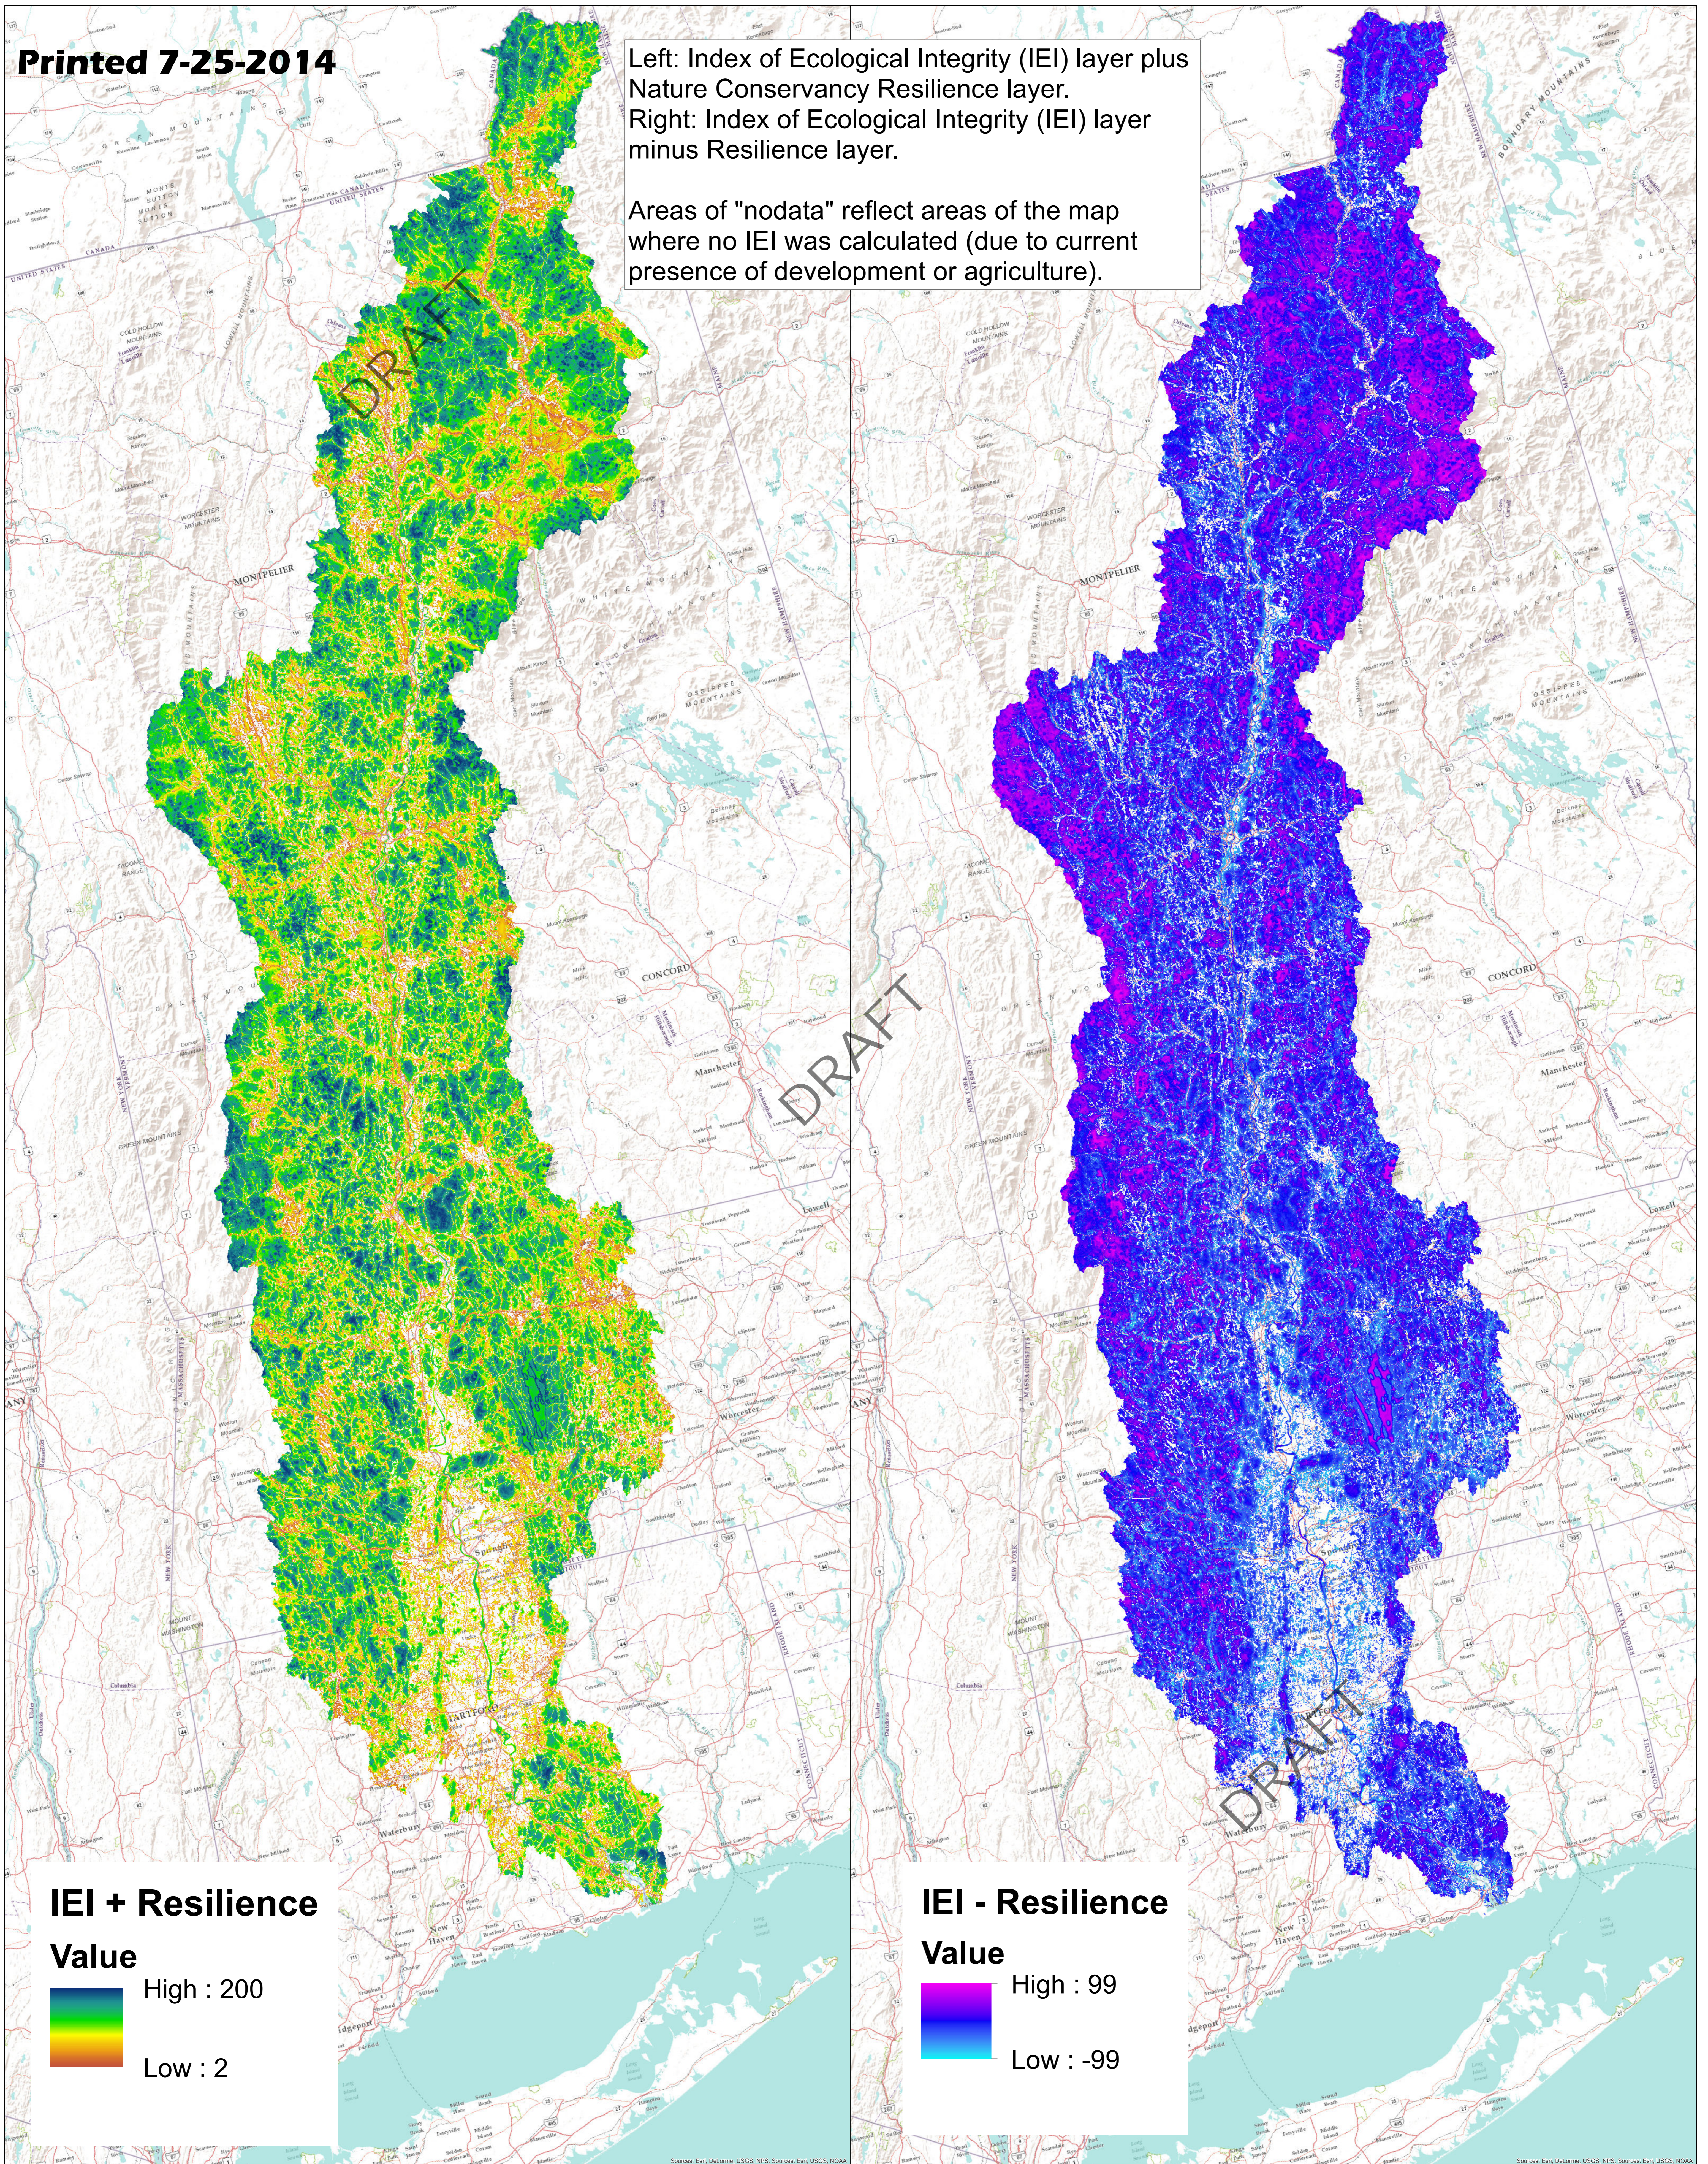

Printed 7-25-2014

Left: Index of Ecological Integrity (IEI) layer plus Nature Conservancy Resilience layer.  
Right: Index of Ecological Integrity (IEI) layer minus Resilience layer.

Areas of "nodata" reflect areas of the map where no IEI was calculated (due to current presence of development or agriculture).

**IEI + Resilience**

**Value**

**IEI - Resilience**

**Value**